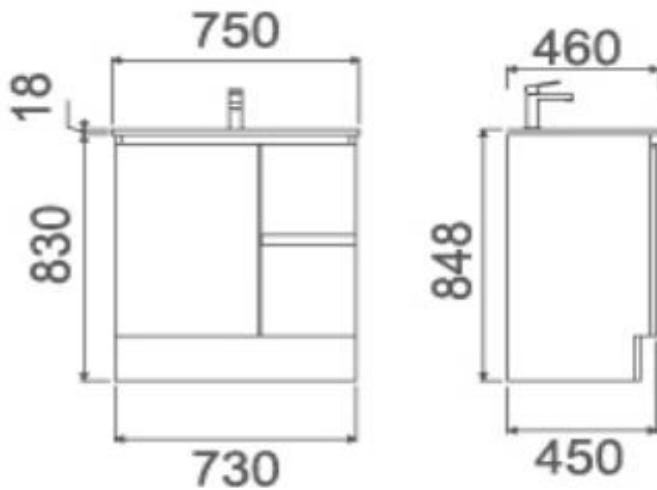

ROXIO

SPECIFICATIONS

ZENMO
Zen-inspired, Modern Living

ADDRESS: 42 Castro Way, Derrimut VIC 3026

PHONE: (03) 8390 6300

OFFICE: ect_sales@outlook.com

SERVICE: ect_service@outlook.com

WEBSITE: www.zenmo.com.au