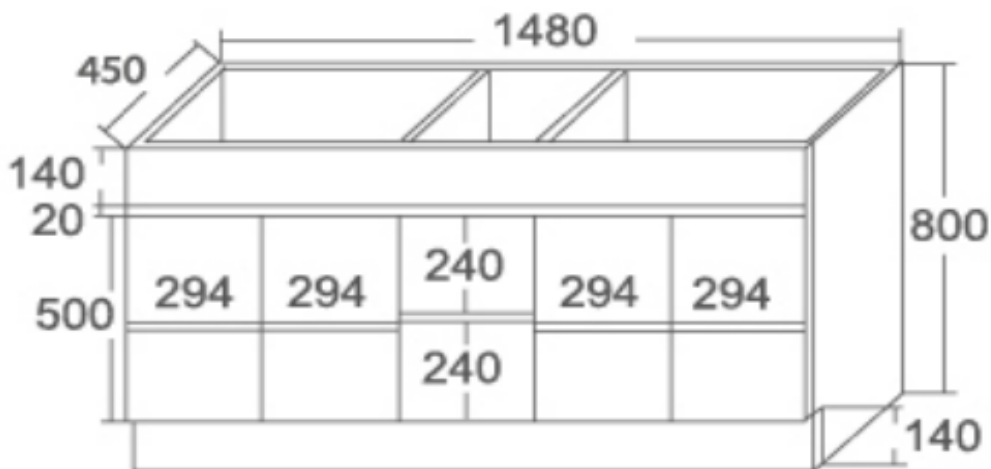

ROXIO

SPECIFICATIONS

Available with Stone Top or Ceramic Top (1500mm is Polymarble)

Above Counter Basin Options only when choosing Stone Top

WARRANTY INFORMATION:

Cabinet Structure - **5 Years**

Ceramic Tops - **15 Years**