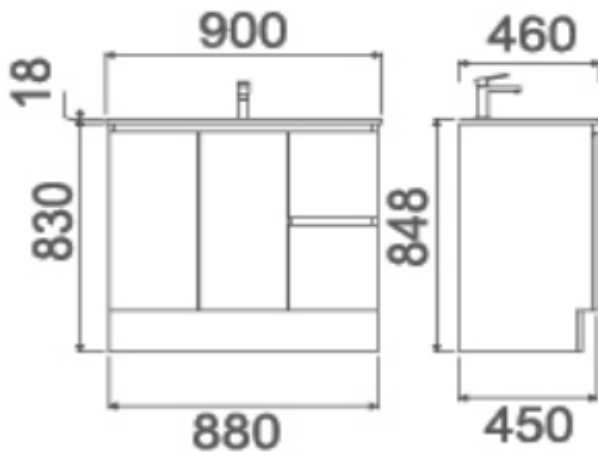

ROXIO

SPECIFICATIONS

ZENMO
Zen-inspired, Modern Living

ADDRESS: 42 Castro Way, Derrimut VIC 3026

PHONE: (03) 8390 6300

OFFICE: ect_sales@outlook.com

SERVICE: ect_service@outlook.com

WEBSITE: www.zenmo.com.au