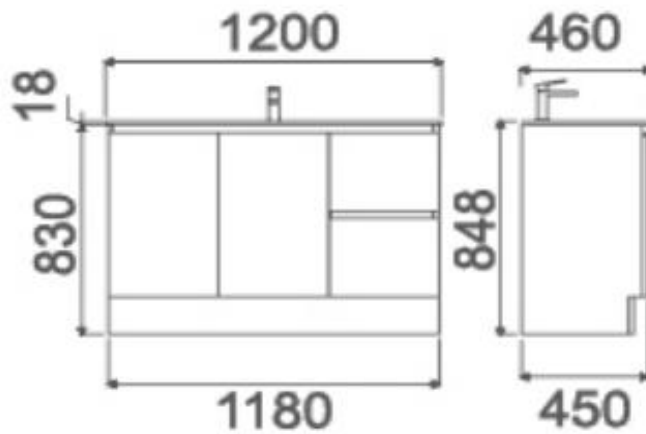

ROXIO

SPECIFICATIONS

ZENMO
Zen-inspired, Modern Living

ADDRESS: 42 Castro Way, Derrimut VIC 3026

PHONE: (03) 8390 6300

OFFICE: ect_sales@outlook.com

SERVICE: ect_service@outlook.com

WEBSITE: www.zenmo.com.au